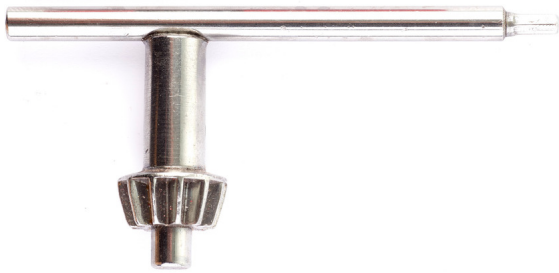

Type C - S3T - 1 pc | Spannfutterschlüssel

	Type C - S3T - 1 pc
Inhalt	1
Ref.Nr.	S3T
Typ	C