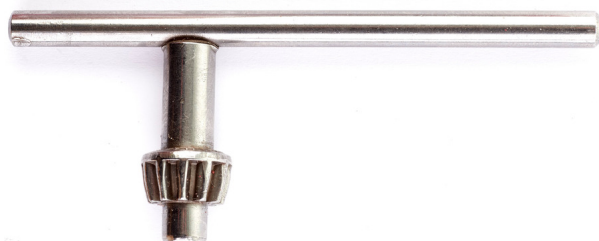

Type D - S14 - 1 pc | Spannfutterschlüssel

	Type D - S14 - 1 pc
Inhalt	1
Ref.Nr.	S14
Typ	D