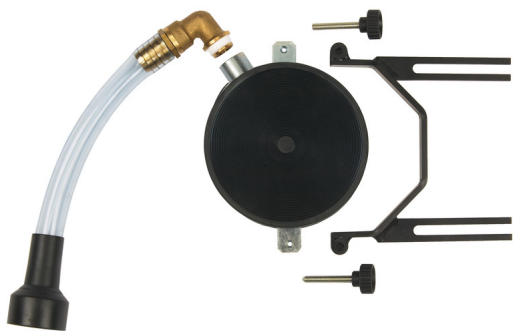

Less than 180 mm - 1 pc | Systemzubehör - Nassbohrkronen

	Less than 180 mm - 1 pc
Inhalt	1